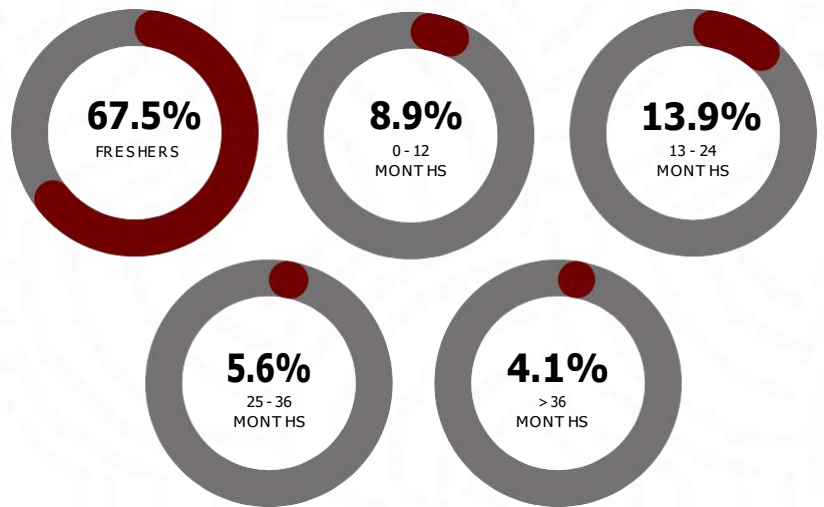

Batch Profile 2022-2024

Academic Background

Work Experience

Professional Background

FINAL PLACEMENTS 24'

AVERAGE CTC

₹ 12.03 LPA

MEDIAN CTC

₹ 11.00 LPA

HIGHEST CTC

₹ 19.94 LPA

SUMMER INTERNSHIP 24'

AVERAGE CTC

₹ 34,866

MEDIAN CTC

₹ 30,000