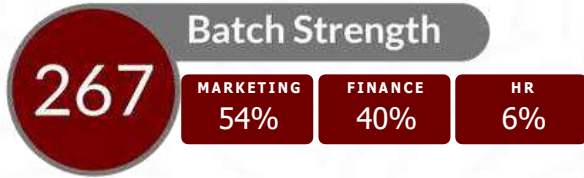

Batch Profile 2022-2024

Academic Background

Work Experience

Professional Background

FINAL PLACEMENTS 24'

AVERAGE CTC

₹ 12.03 LPA

MEDIAN CTC