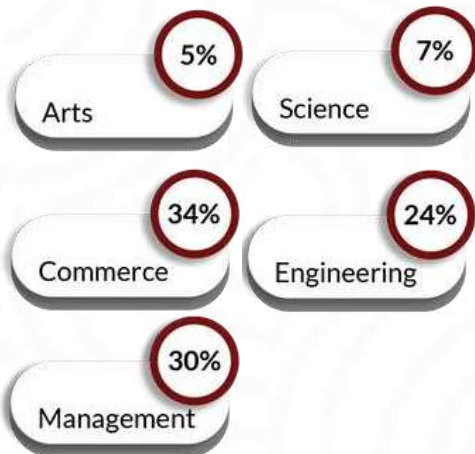

Batch Profile 2022-2024

Academic Background

Work Experience

Professional Background

FINAL PLACEMENTS 24'

AVERAGE CTC

₹ 12.03 LPA

MEDIAN CTC

₹ 11.00 LPA

HIGHEST CTC

₹ 19.94 LPA

SUMMER INTERNSHIP 24'

AVERAGE CTC

₹ 34,866

MEDIAN CTC

₹ 30,000