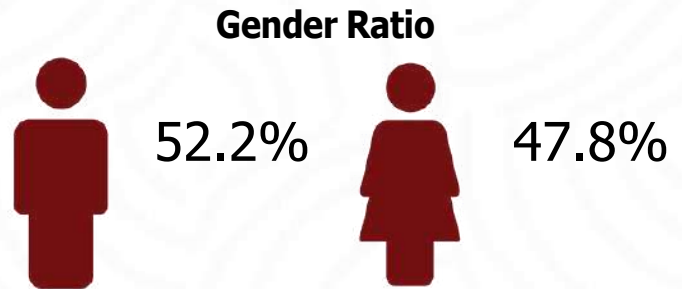

Batch Profile 2022-2024

Academic Background

Work Experience

Professional Background

FINAL PLACEMENTS 24'

AVERAGE CTC

₹ 12.03 LPA

MEDIAN CTC