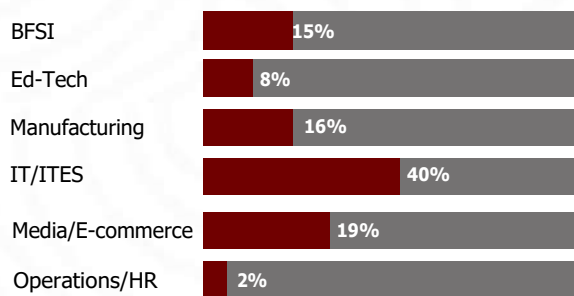

Batch Profile 2022-2024

Academic Background

Work Experience

Professional Background

FINAL PLACEMENTS 24'

AVERAGE CTC

₹ 12.03 LPA

MEDIAN CTC

₹ 11.00 LPA

HIGHEST CTC

₹ 19.94 LPA

SUMMER INTERNSHIP 24'

AVERAGE CTC

₹ 34,866

MEDIAN CTC

₹ 30,000